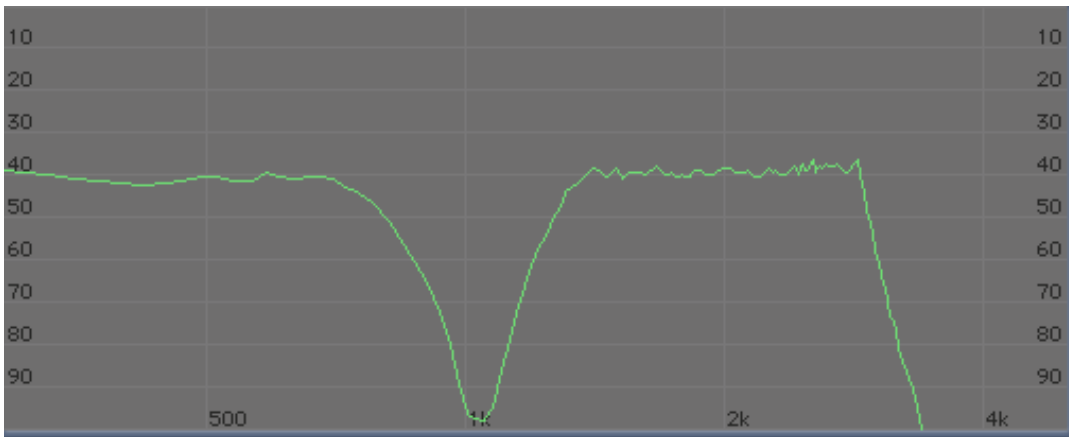

7700 Manual Notch Filter Widths

Narrow: -10dB = 200Hz. -20dB = 170Hz

Medium: -10dB = 350Hz. -20dB = 285Hz

Wide: -10dB = 500Hz. -20dB = 420Hz