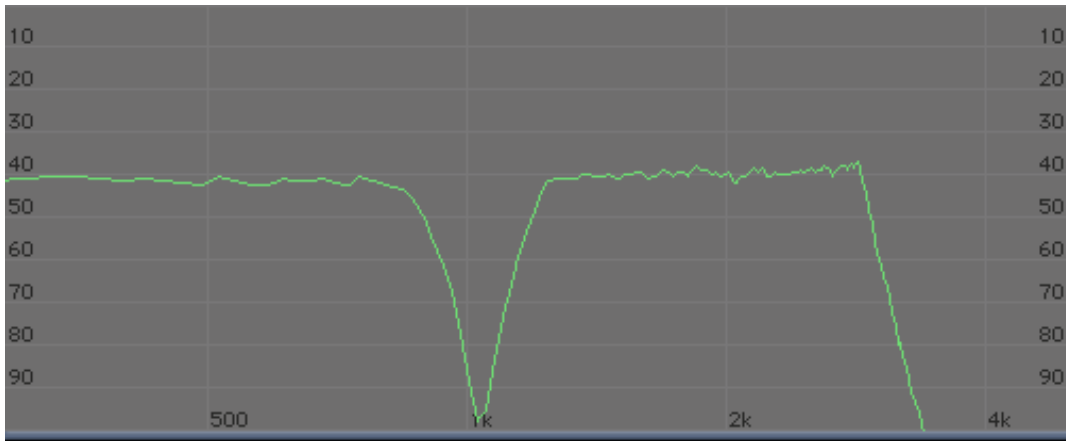

7700 Manual Notch Filter Widths

Narrow: -10dB = 200Hz. -20dB = 170Hz

Medium: -10dB = 350Hz. -20dB = 285Hz

Wide: -10dB = 500Hz. -20dB = 420Hz